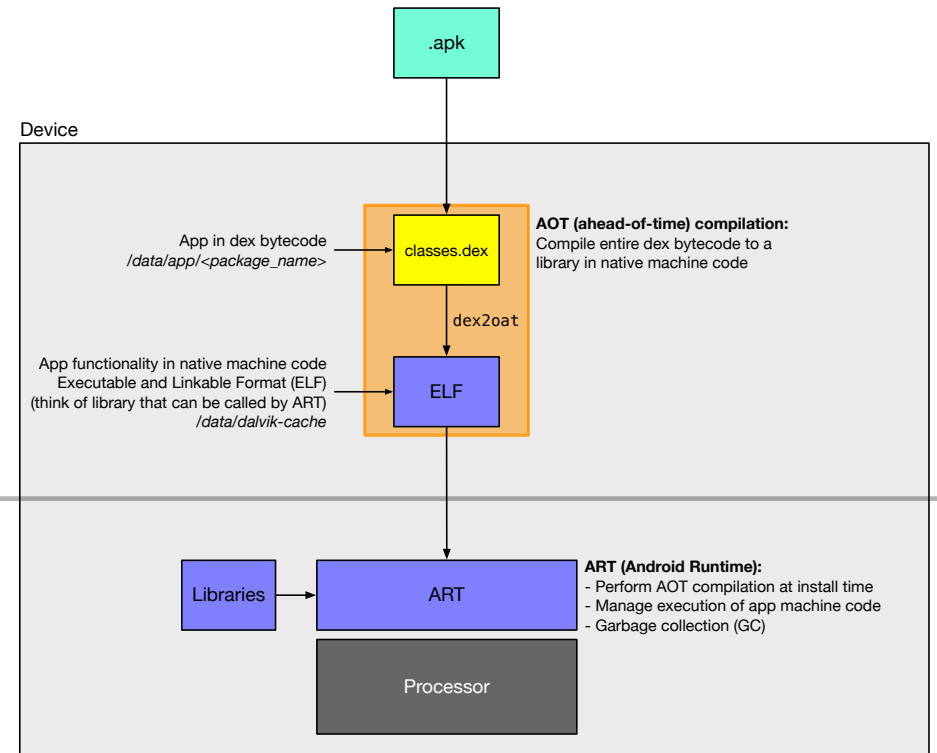

Development Time

Install Time

**Dalvik Runtime**  
until Android 4.4 KitKat (API Level 20)

**ART Runtime**  
since Android 5.0 Lollipop (API Level 21)