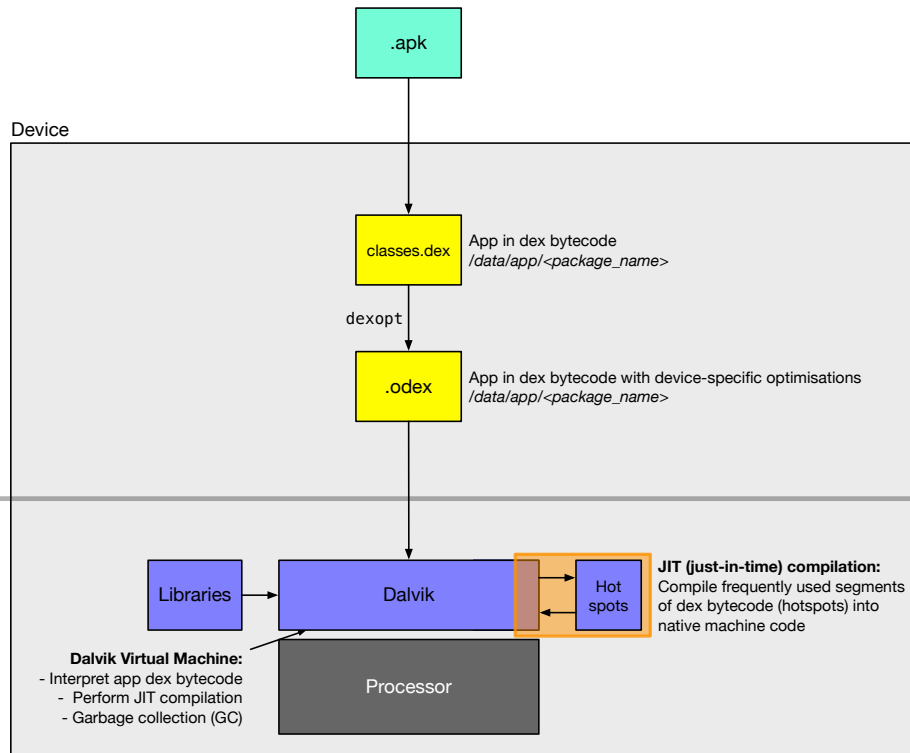

Development Time

Install Time

**Dalvik Runtime**  
until Android 4.4 KitKat (API Level 20)

**ART Runtime**  
since Android 5.0 Lollipop (API Level 21)